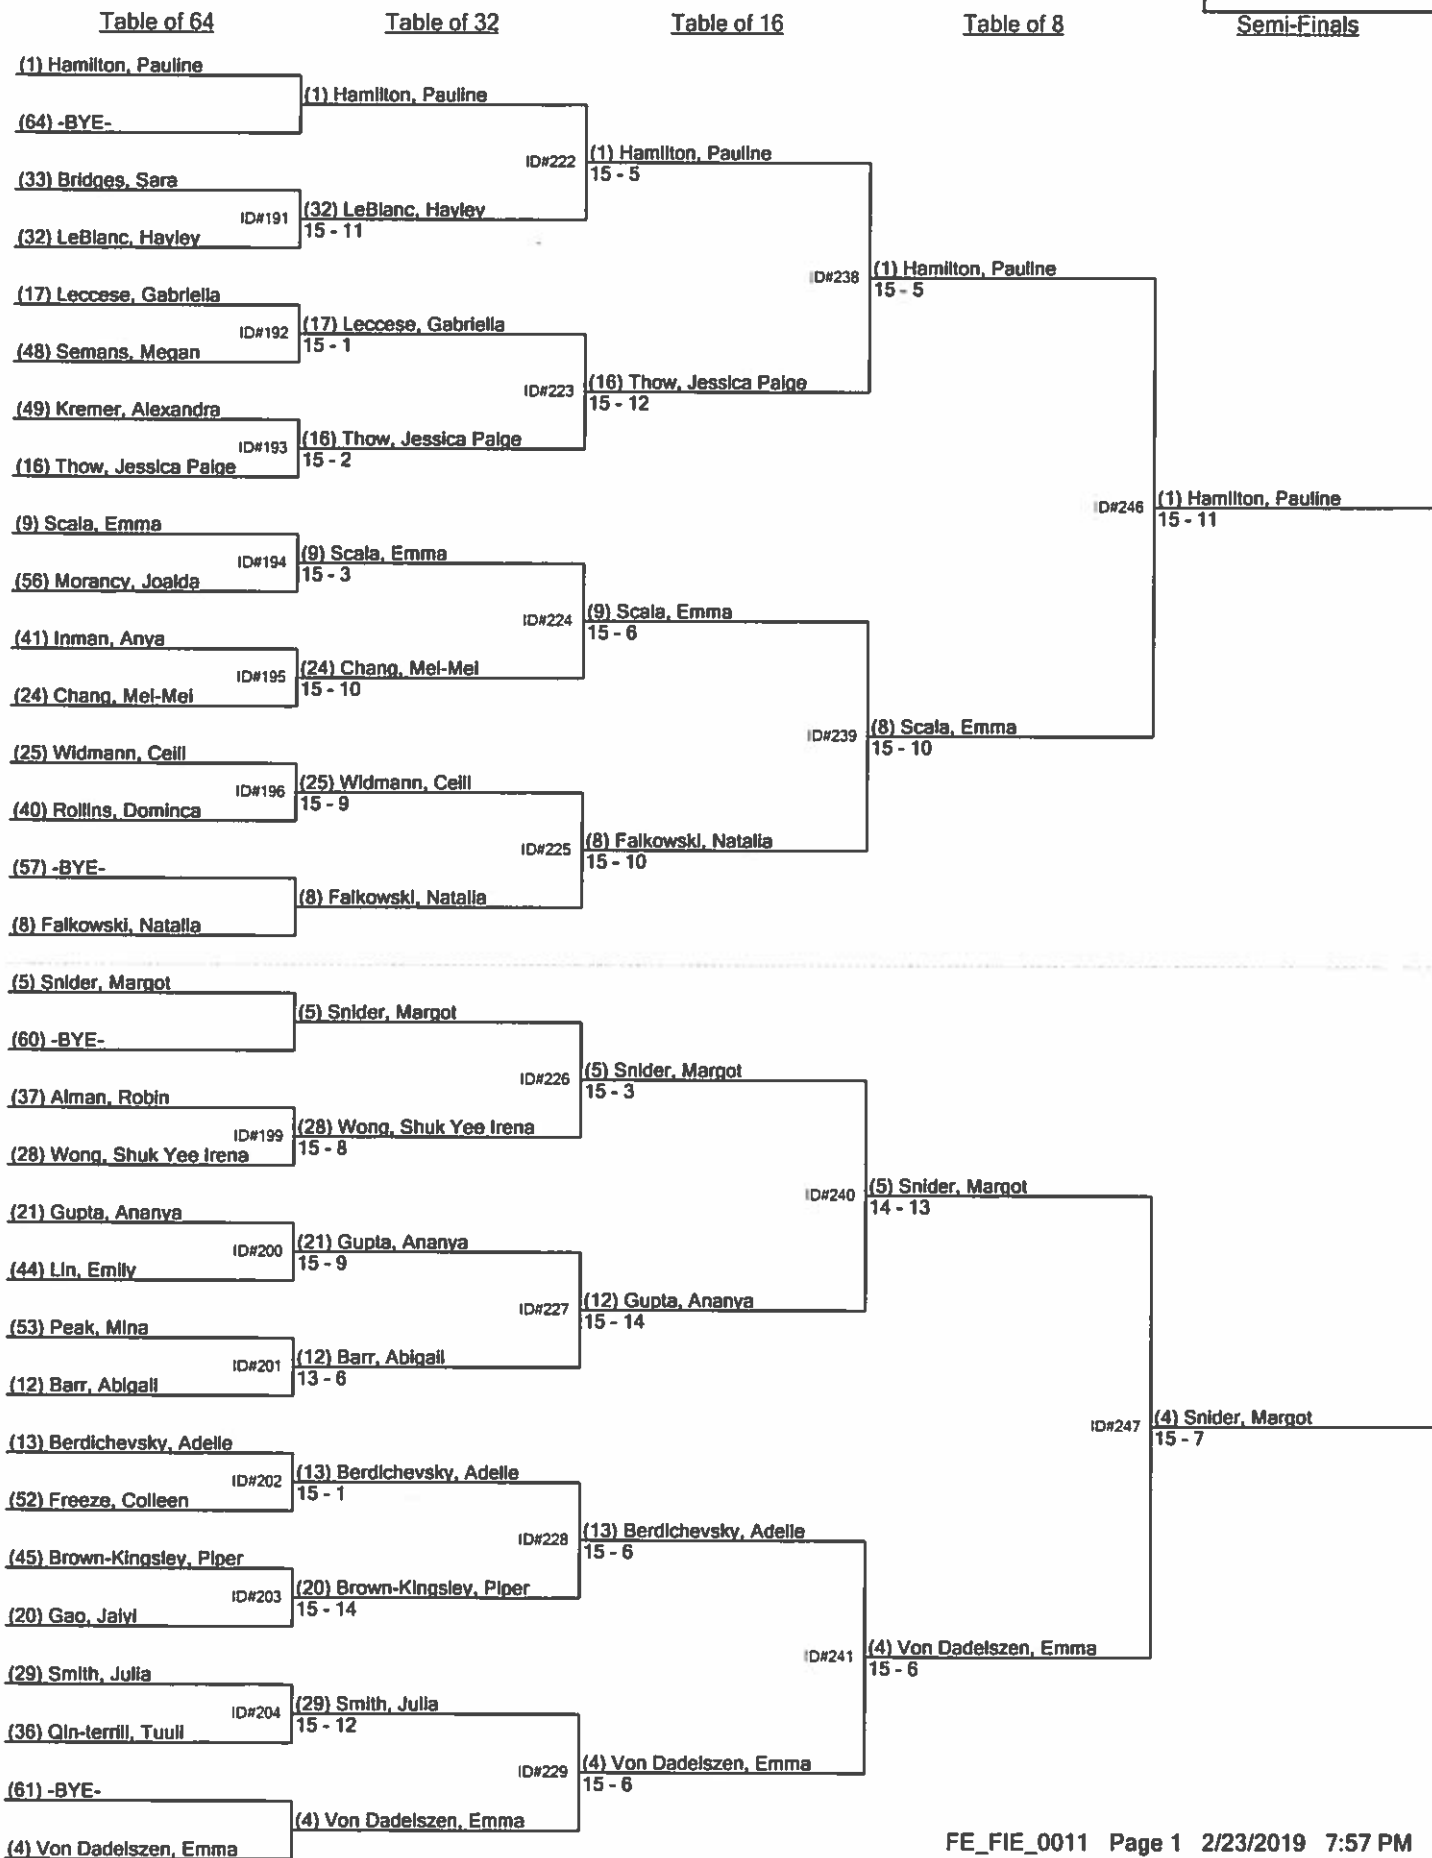

Women's Epee - Round #2 - DE (Table of 64)