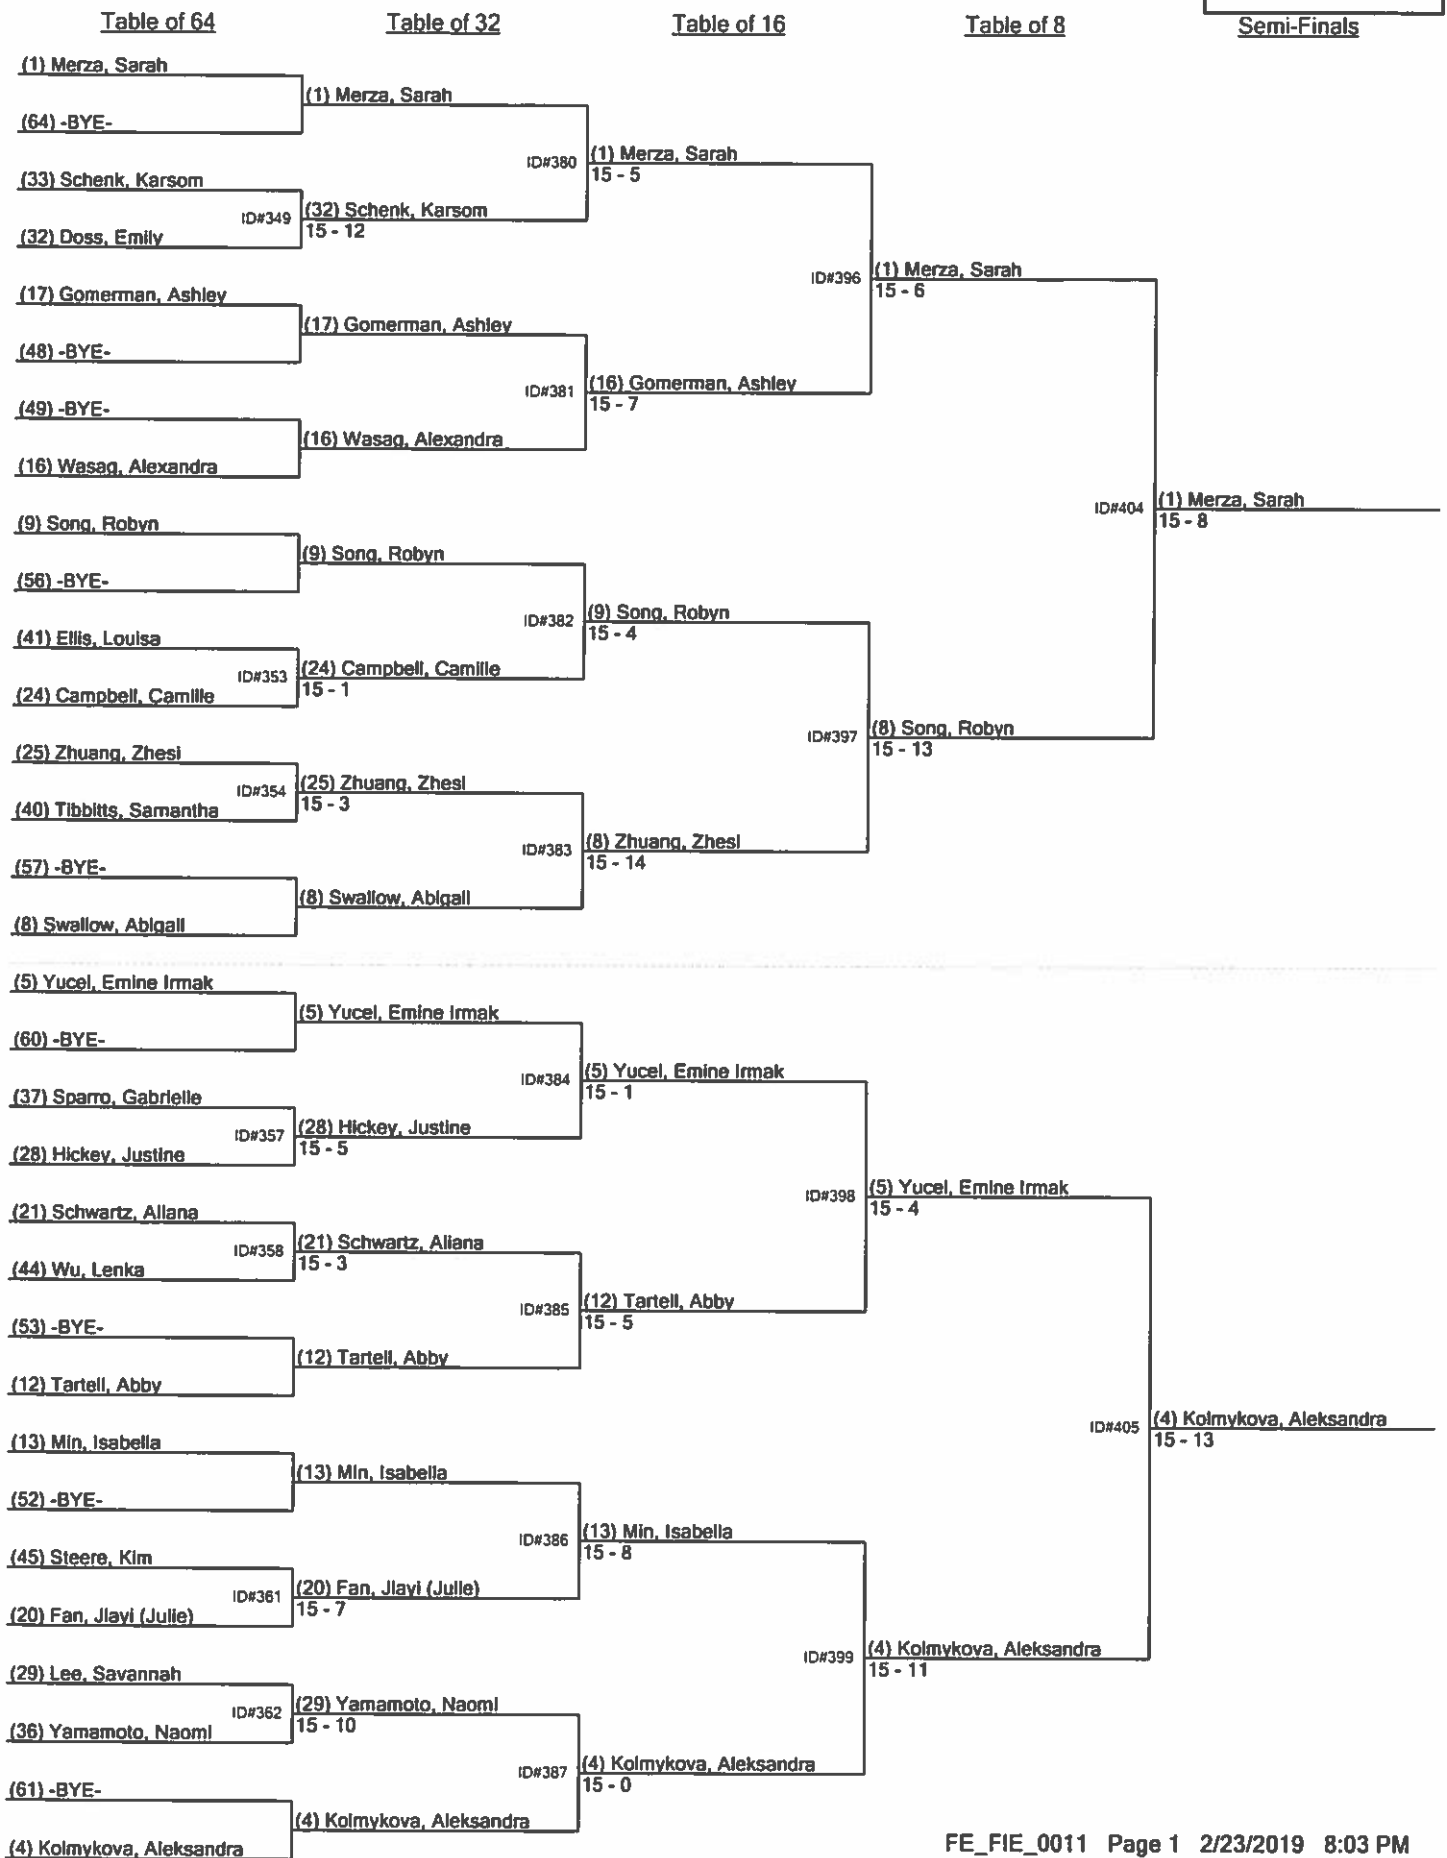

Women's Saber - Round #2 - DE (Table of 64)

Semi-Finals